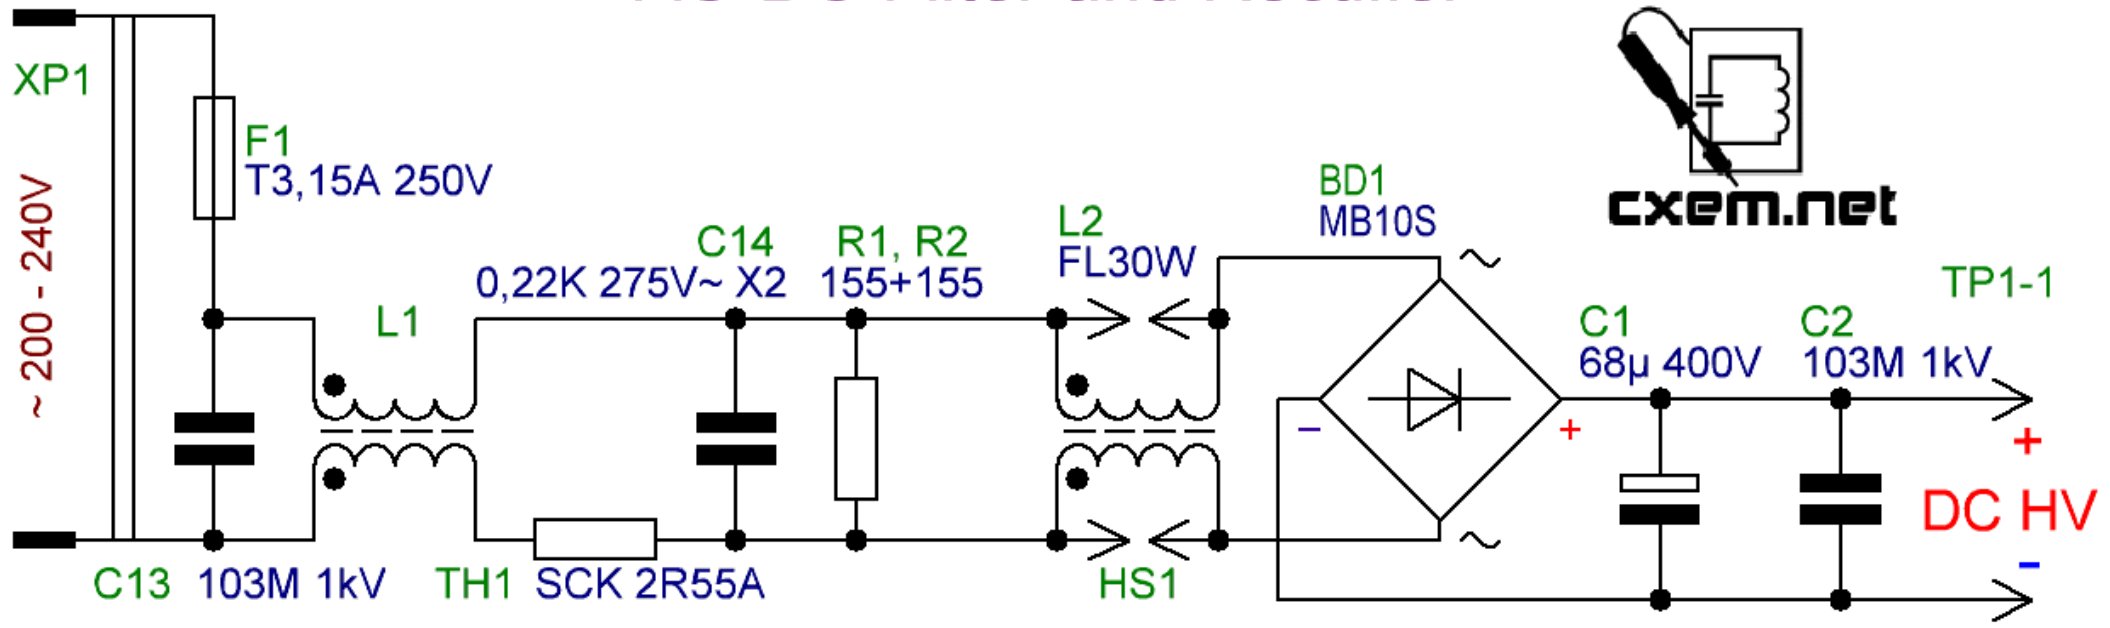

Power Supply FoxLink SFR-30W (12V 2.4A)

AC-DC Filter and Rectifier

Power Supply FoxLink SFR-30W (12V 2.4A)

Switching DC-DC Converter

Output Filter & Stabilization