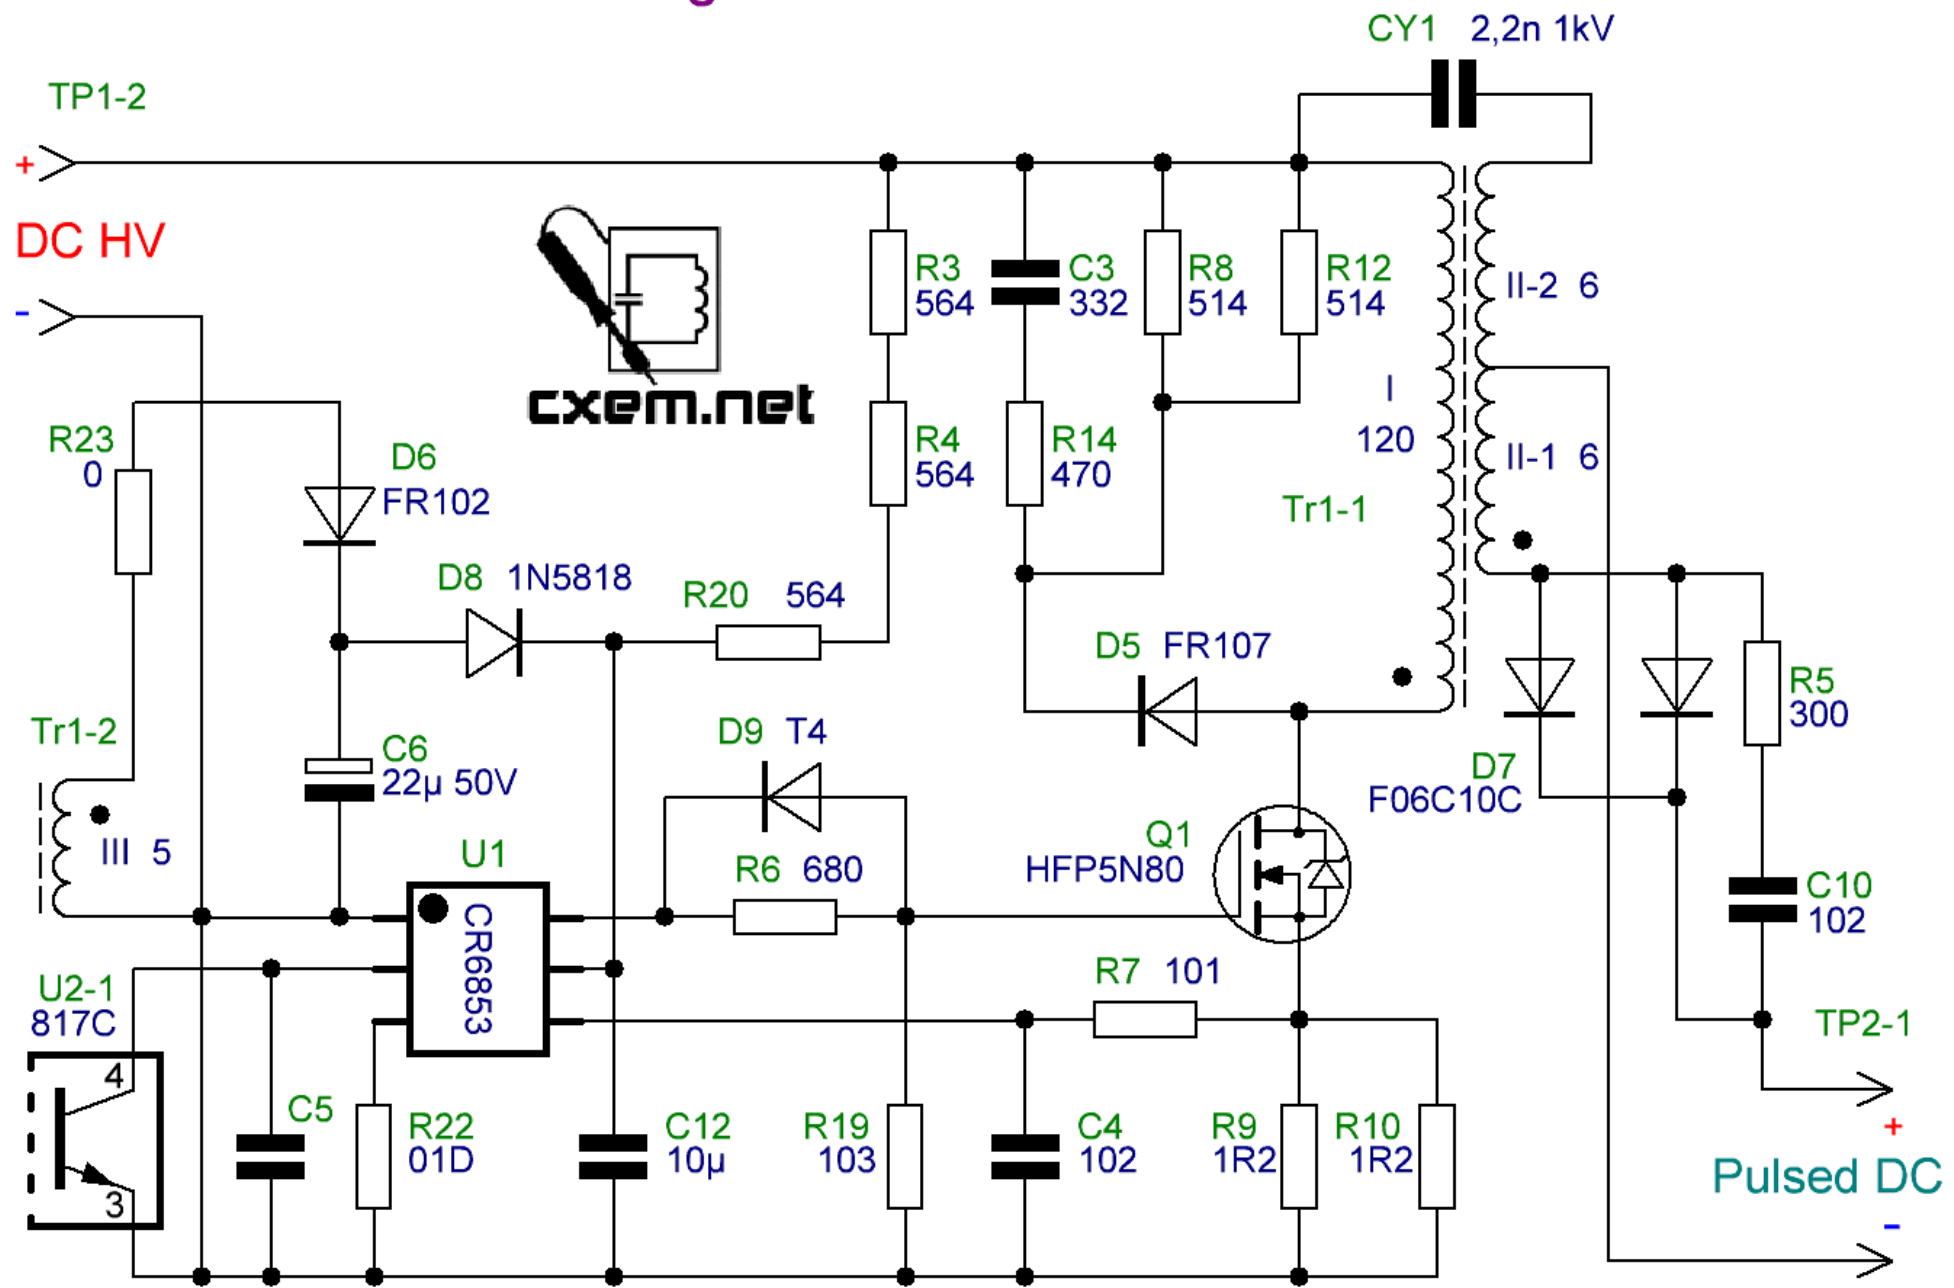

Power Supply FoxLink SFR-30W (12V 2.4A)

AC-DC Filter and Rectifier

Power Supply FoxLink SFR-30W (12V 2.4A)

Switching DC-DC Converter

Output Filter & Stabilization